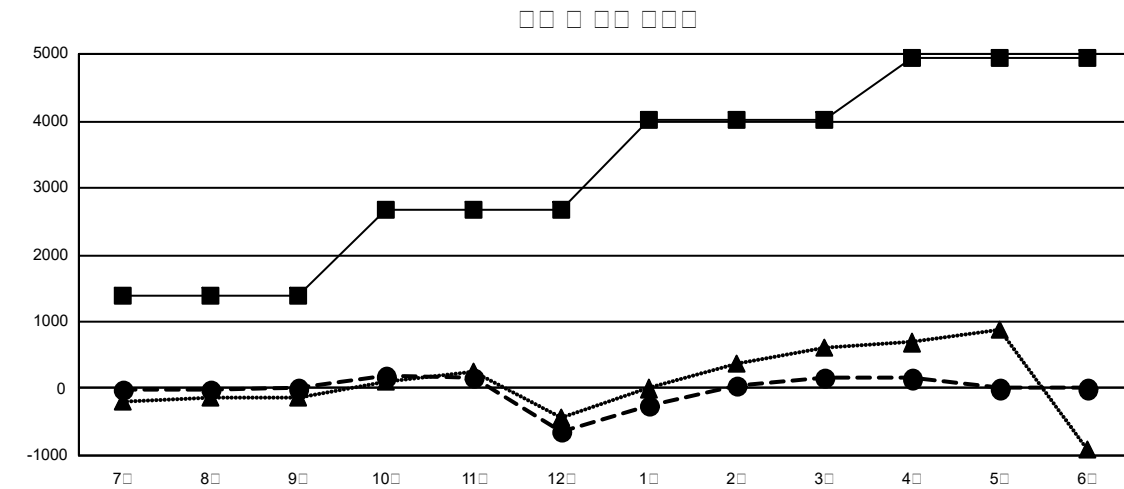

GMT MONTHLY MEMBERSHIP PROGRESS REPORT

Results as of: 5/31/2020

Multiple District 354

LOCATION: REPUBLIC OF KOREA

GMT: OPEN

GMT 5 - K

2019-2020			
7/8/9	10/11/12	1/2/3	4/5/6
7	3	7	
10	6	23	
10	6	2	
0	1	1	

2019-2020			
7/8/9	10/11/12	1/2/3	4/5/6
1380	1,350	1,212	
1300	1,253	1,848	
1330	1,522	520	
940	184	192	

33	
43	
428	
3,301	
3,772	

692 CLUBS OF 1000

22,021 (68.16%)
10,285 (31.84%)

4,140

2,431

4,140
2,431