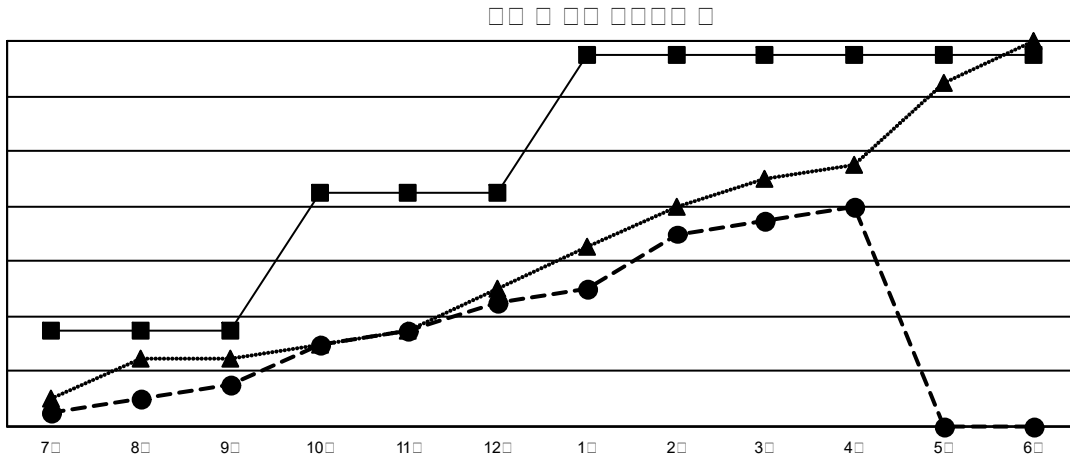

GMT MONTHLY MEMBERSHIP PROGRESS REPORT

Results as of: 5/31/2020

Multiple District 354

LOCATION: REPUBLIC OF KOREA

GMT: OPEN

GMT 5 - K

2019-2020			
7/8/9	10/11/12	1/2/3	4/5/6
7	3	7	
10	6	23	
10	6	2	
0	1	1	

2019-2020			
7/8/9	10/11/12	1/2/3	4/5/6
1380	1,350	1,212	
1300	1,253	1,848	
1330	1,522	520	
940	184	192	

33	
43	
428	
3,301	
3,772	

692 CLUBS OF 1000

22,021 (68.16%)
10,285 (31.84%)

4,140

2,431

4,140
2,431